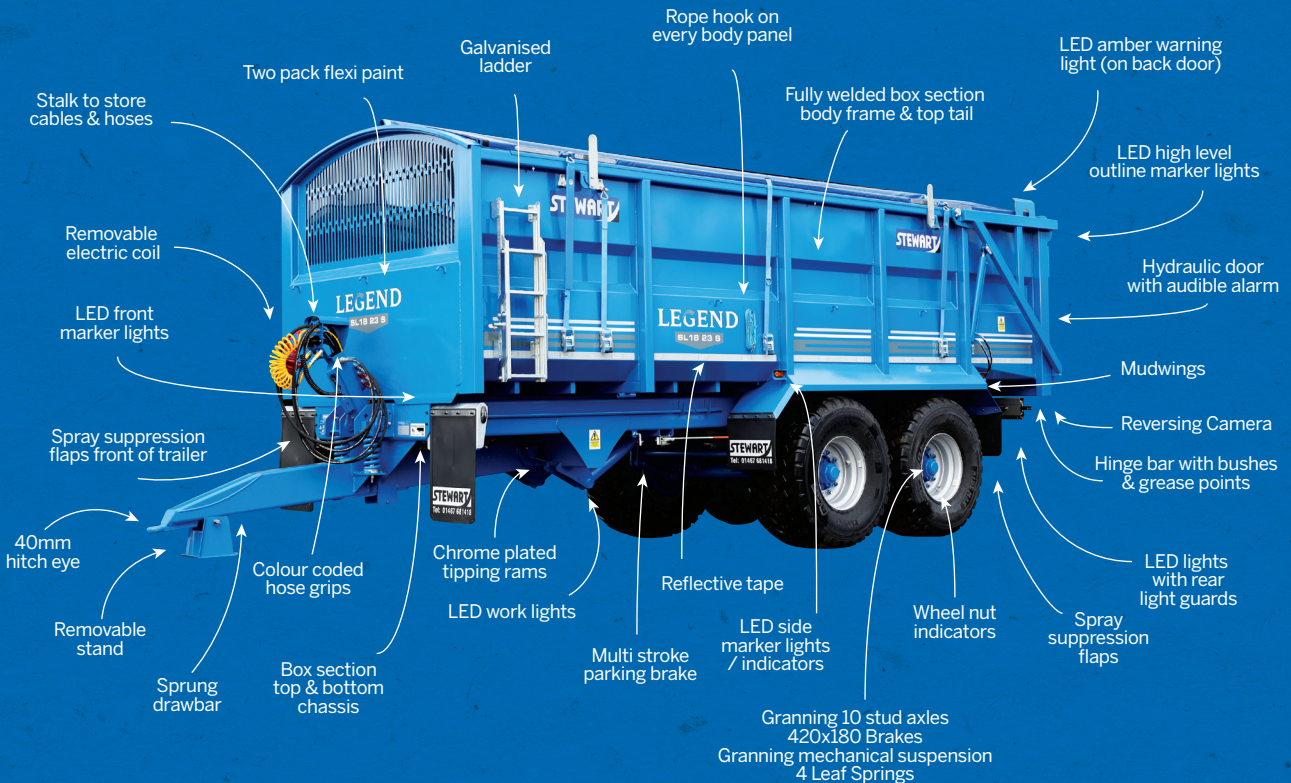

LEGEND

TIPPING TRAILERS

**BIGGER
STRONGER
TOUGHER**

+44 (0) 1467 681418

SALES@STEWART-TRAILERS.CO.UK

STEWART